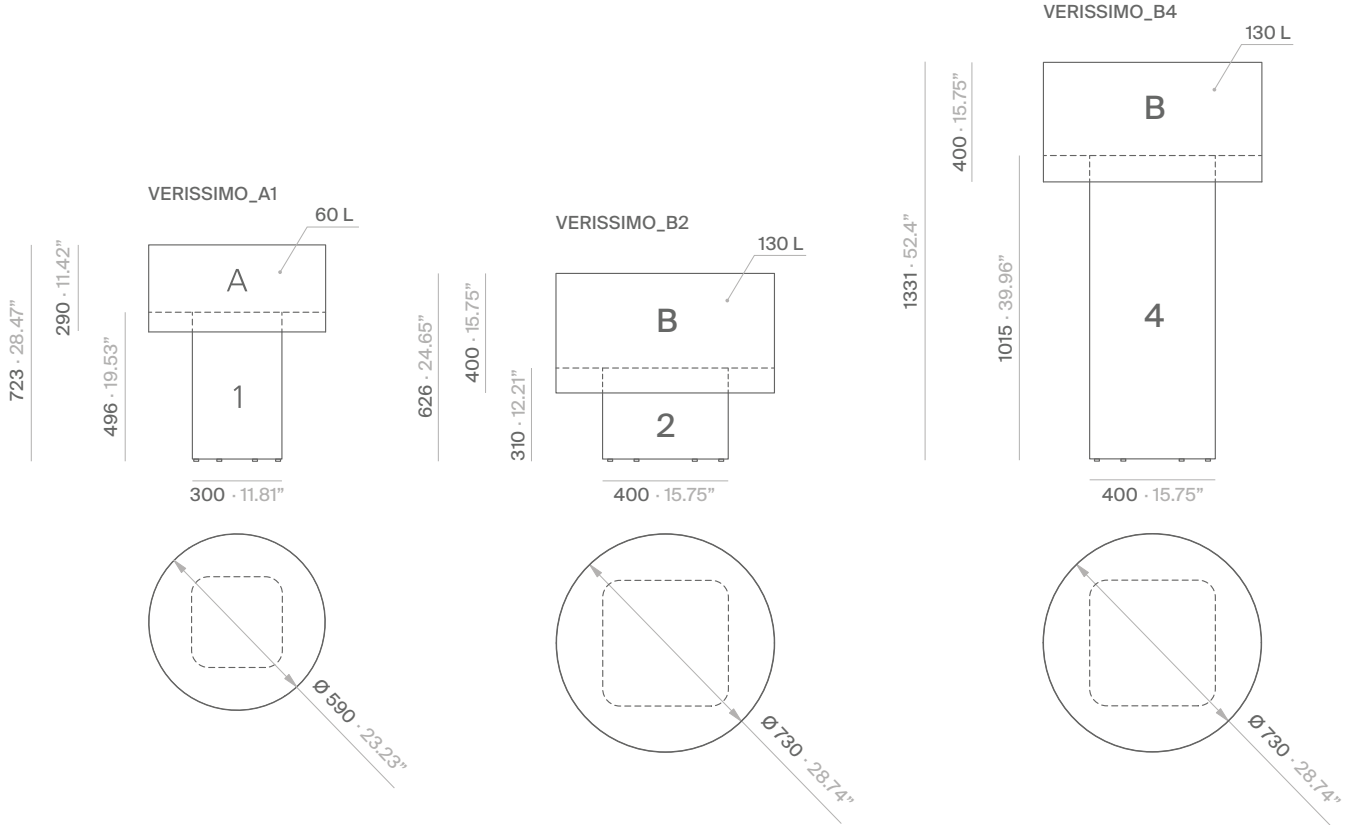

Technical description:

Materials:

Bowl and base: Aluminum.
Counterweight: Steel.

Dimensions:

Verissimo A1: 590x590x723 mm 23.23x23.23x28.47"
Verissimo B2: 730x730x626 mm 28.74x28.74x24.65"
Verissimo B4: 730x730x1331 mm 28.74x28.74x52.4"

Capacity:

Verissimo A1: 60 liters
Verissimo B2: 130 liters
Verissimo B4: 130 liters

**⚠ Do not add soil directly.
The use of an inner planter is required.
See price list.**

mm · inches

For safety reasons, the use of anchoring is recommended for bases 4 and 5. Available in the price list.