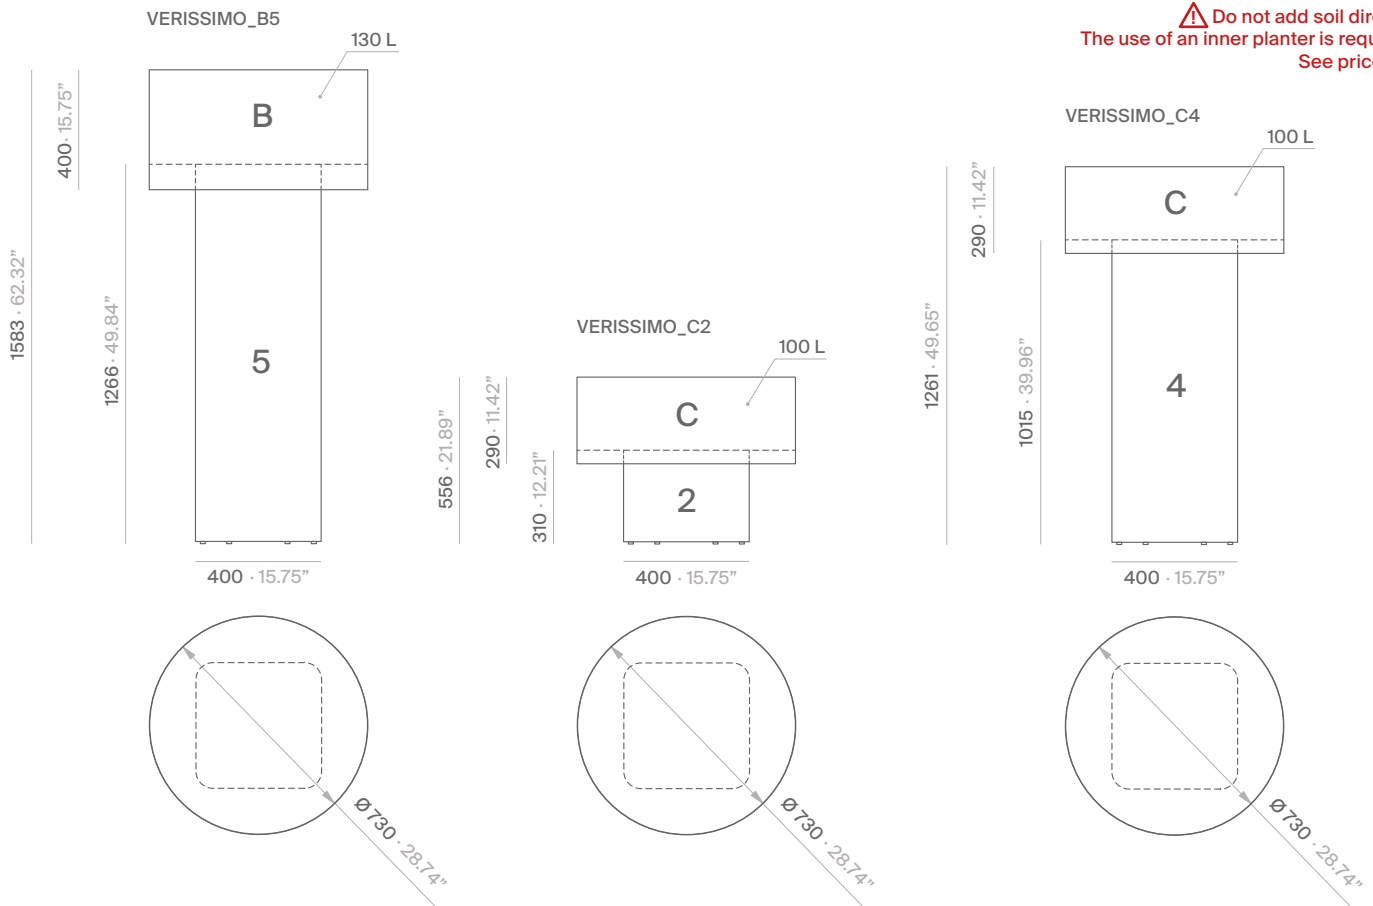

Technical description:

Materials:

Bowl and base: Aluminum.
Counterweight: Steel.

Dimensions:

Verissimo B5: 730x730x1583 mm 28.74x28.74x62.32"
Verissimo C2: 730x730x556 mm 28.74x28.74x21.89"
Verissimo C4: 730x730x1261 mm 28.74x28.74x49.65"

Capacity:

Verissimo B5: 130 liters
Verissimo C2: 100 liters
Verissimo C4: 100 liters

mm · inches

For safety reasons, the use of anchoring is recommended for bases 4 and 5. Available in the price list.