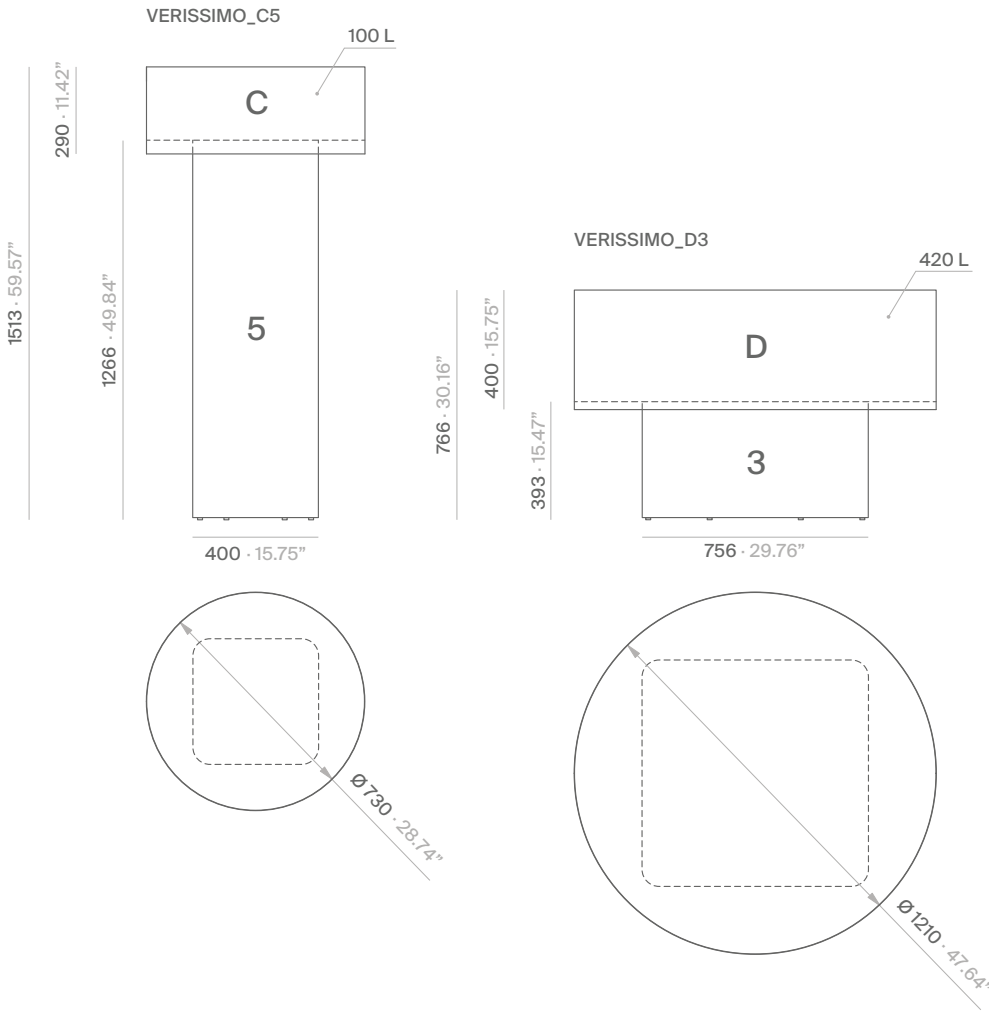

Technical description:

Materials:

Bowl and base: Aluminum.
Counterweight: Steel.

Dimensions:

Verissimo C5: 730x730x1513 mm 28.74x28.74x59.57"
Verissimo D3: 1210x1210x766 mm 47.64x47.64x30.16"

Capacity:

Verissimo C5: 100 liters
Verissimo D3: 420 liters

**⚠ Do not add soil directly.
The use of an inner planter is required.
See price list.**

mm · inches

For safety reasons, the use of anchoring is recommended for bases 4 and 5. Available in the price list.