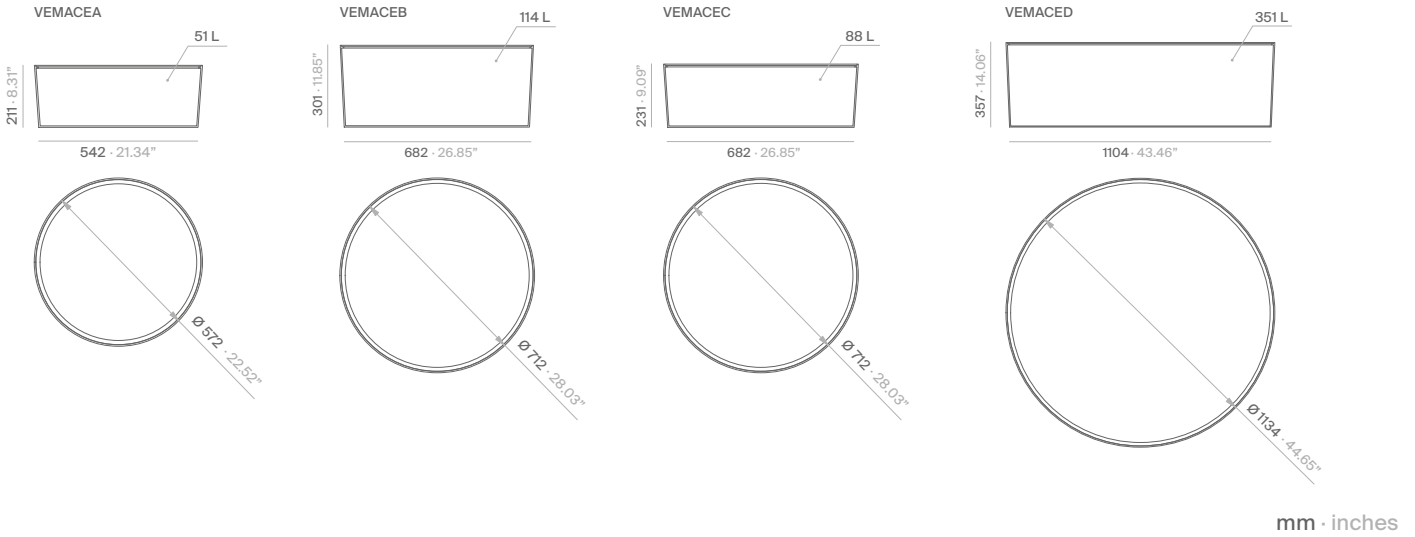

Watertight inner planters:

Material: Polypropylene.

Dimensions:

- VEMACEA: Ø 572x211 mm Ø 22.52x8.31"
- VEMACEB: Ø 712x301 mm Ø 28.03x11.85"
- VEMACEC: Ø 712x231 mm Ø 28.03x9.09"
- VEMACED: Ø 1134x357 mm Ø 44.65x14.06"

Capacity:

- VEMACEA: 51 liters
- VEMACEB: 114 liters
- VEMACEC: 88 liters
- VEMACED: 351 liters

mm · inches