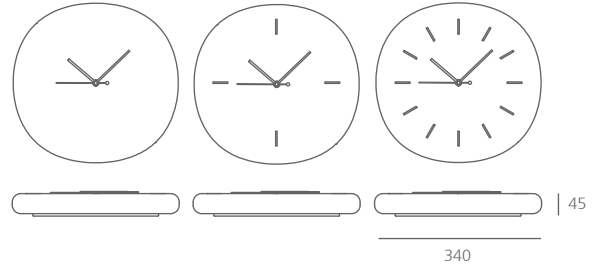

systemtronic
datasheet NUBE

General description:

Irregular circular wall clock 45 mm thick. Made of MDF lacquered in different colors or solid natural oak with matte transparent varnish. Available in two sizes.

Designer: Víctor Carrasco.

Year of launch: 2018.

Technical description:

It needs an AA battery (not included).

Material: lacquered 45mm thickness MDF or 45mm solid oak.

Dimensions:

Nube48: 480mm diameter Ø 18,89"

Nube34: 340mm diameter Ø 13,38"

Nube48

Nube34

mm · inches

Finishes:

Consult for special dimensions or any other modification.