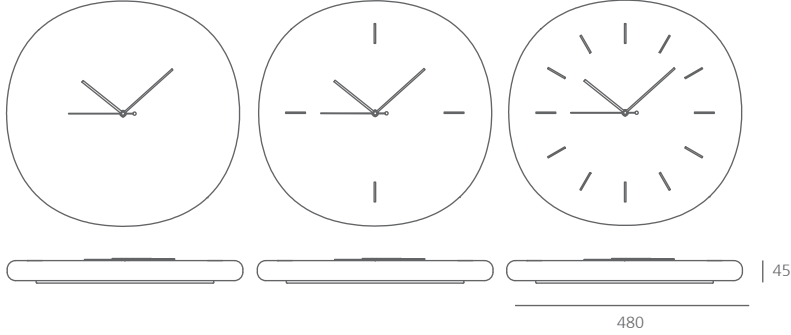

systemtronic
datasheet NUBE

General description:

Irregular circular wall clock 45 mm thick. Made of MDF lacquered in different colors or solid natural oak with matte transparent varnish. Available in two sizes.

Designer: Víctor Carrasco.

Year of launch: 2018.

Technical description:

It needs an AA battery (not included).

Material: lacquered 45mm thickness MDF or 45mm solid oak.

Dimensions:

Nube48: 480mm diameter Ø 18,89"

Nube34: 340mm diameter Ø 13,38"

Nube48

Nube34

mm · inches

Finishes:

Consult for special dimensions or any other modification.