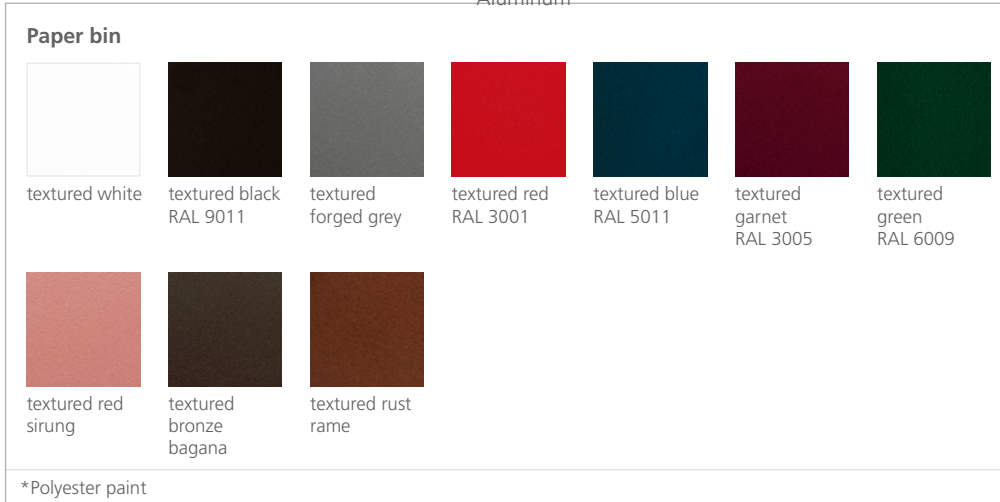

Finishes:

Aluminum

Consult for special dimensions or any other modification.

Maintenance:

-Polyester Paint:

For dry dirt (dust), use a damp cloth. For greasy/oily stains (fingerprints), wipe with a sponge with water and dishwashing liquid. Rinse with a damp cloth. Avoid using products containing solvents and/or pure ethyl alcohol.

-Pictogram:

When cleaning the pictograms, avoid excessive rubbing. Clean around them with gentle strokes and avoid applying too much pressure. Do not use abrasive cleaners or strong chemicals that may damage the vinyl material. After cleaning, dry the bin and pictograms with a soft, clean cloth. Ensure there is no moisture left on the surface.

Sustainability:

Manufacturing materials are 100 % recyclable. The used paints do not contain solvents, do not consume water and do not generate emissions or waste. The result is a lower environmental impact.

systemtronic _ Drop Top

www.st-systemtronic.com

nacional@st-systemtronic.com · export@st-systemtronic.com

tel. 96-1852784 · fax.34-961854482

ASSOCIATED N°00320

AIDIMME
INSTITUTO TECNOLÓGICO

MECANICO, MUEBL, MADERA, EMBALAJE Y ASES

Calidad Controlada