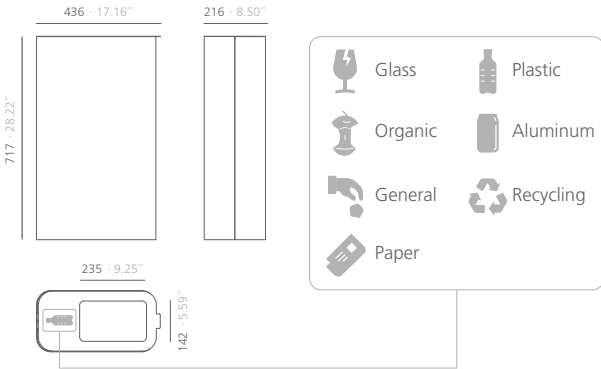

## General description:

Expanding the Drop collection, we present the paper bin that partially hides the waste and its being identified with a vinyl pictogram for its classification in: glass, organic, general, paper, plastic or aluminum. Designed so they can be combined between them.

Designer: STC Studio.

Year of launch: 2019.

**Technical description:**

**Materials:**

Structure: galvanized steel.  
Ring: galvanized steel.

**Dimensions:**

DROP TOP: 436x216x717 mm 17.16x8.5x28.22"  
Capacity: 62 liters.

DROP TOP \_ 62 liters - litros

mm · inches

**Finishes:**

Aluminum

Consult for special dimensions or any other modification.

**Maintenance:**

**-Polyester Paint:**

For dry dirt (dust), use a damp cloth. For greasy/oily stains (fingerprints), wipe with a sponge with water and dishwashing liquid. Rinse with a damp cloth. Avoid using products containing solvents and/or pure ethyl alcohol.