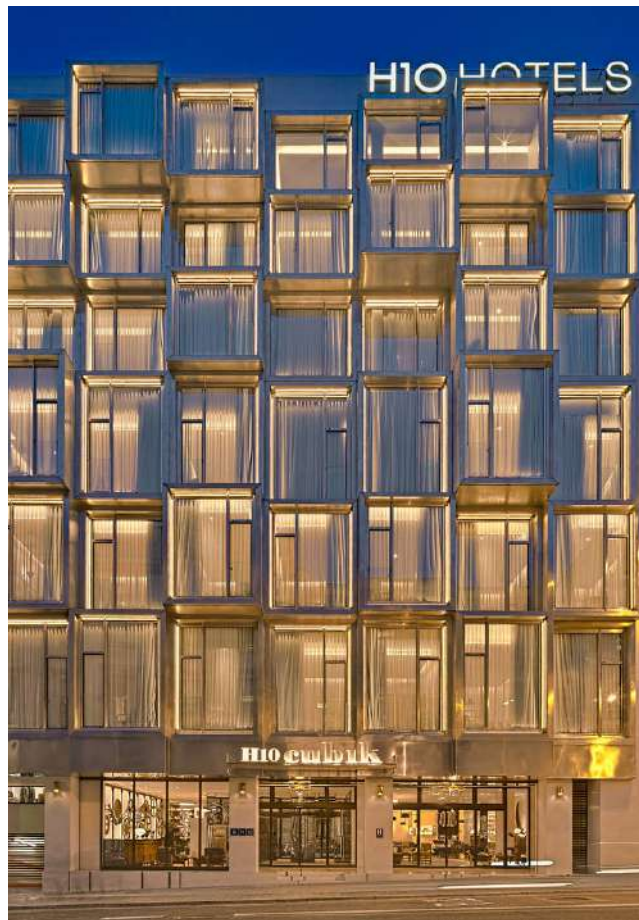

Lit

PROJECT:
HOTEL H10 CUBIK

BY:
LÁZARO ROSA VIOLÁN

LOCATION:
BARCELONA, SPAIN

PROJECT:
HOTEL H10 URQUINAONA

BY:
GCA ARCHITECTS

LOCATION:
BARCELONA, SPAIN

Green
Cloud